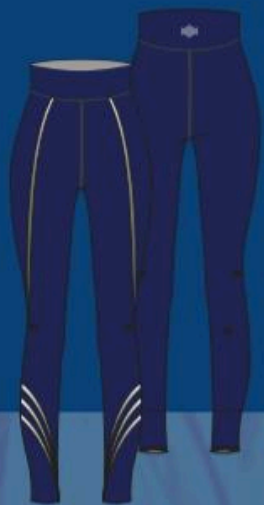

5 SYNCOPATED BEATS **BASELINE**

BASELINE LEGGINGS

High waisted Space Blue leggings with contrasting Silver cuts, in a perfectly fitting, slimming cut. Curved details along the sides add a cute and subtle fashion element to this high performing, multitasking style.

S | M | L

79% PA - 21% EA

Soft and slouchy tunnel-sleeve Neutral White sweat with and iridescent Beat-a-Bee maxi graphic on the front and an oversized silhouette. Minimalist and urban aesthetic, perfect for core, training, fitness and post-workout edgy urban, styles.

S - M | M - L  
100% COTTON

BASELINE TEE

BASELINE REVERSIBLE SPORTS BRA

Seamless reversible sports bra, with crossed back straps. This Blue Jay and Powder Blue top brings comfort and support to any medium to high impact workout. Feel safe during outdoor workouts and get ready for a long relationship with your Beat-a-Bee thanks to its non-piling and chlorine resistance characteristics.