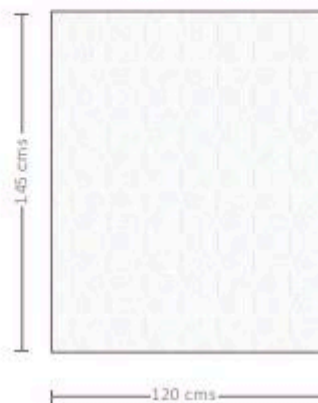

**NON STERILE  
WRAPPED No. 1**

INVIMA: 2011068246

**\*DESCRIPTION :**

Product made in fabric SMS

SALES CODE:	32.12023
SIZE:	Not applicable
PACKAGING:	10*bag
PACKING DIMENSIONS:	20cm *32cm
TYPE:	<b>Non Sterile</b>

**NON STERILE  
WRAPPED No. 1**

INVIMA: 2011068246

**\*DESCRIPTION :**

Product made in fabric SMS

SALES CODE:	32.12024
SIZE:	Not applicable
PACKAGING:	10*bag
PACKING DIMENSIONS:	20cm *32cm
TYPE:	<b>Non Sterile</b>