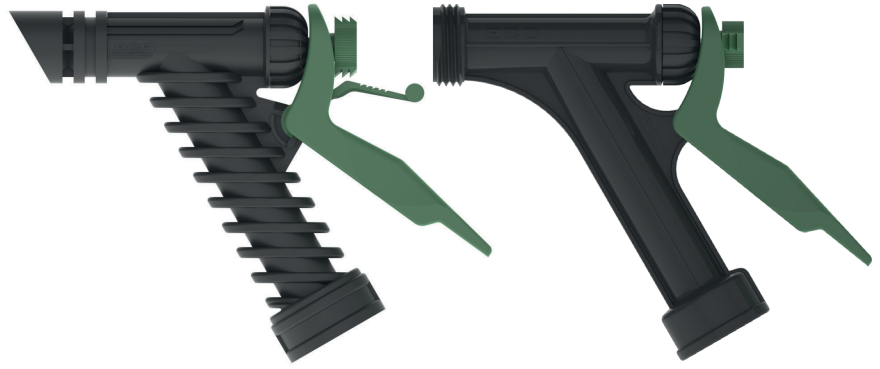

PLASTIC WATER NOZZLES

IMPACT RESISTANT WITH NO CORROSION

Quick Connect fittings for rapid change

Water Nozzle
PCP non-slip
Ref:1004