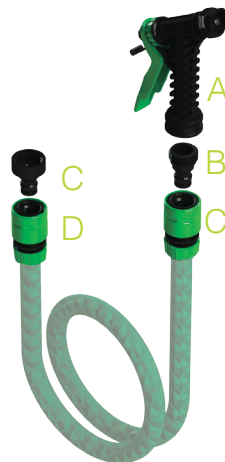

*DOES NOT INCLUDE HOSE

RECOMMENDATIONS

DO NOT HIT
THE PARTS

DO NOT EXPOSE
THE PARTS TO
FIRE

DO NOT USE
HEAVY HAND
TOOLS FOR
INSTALLATION