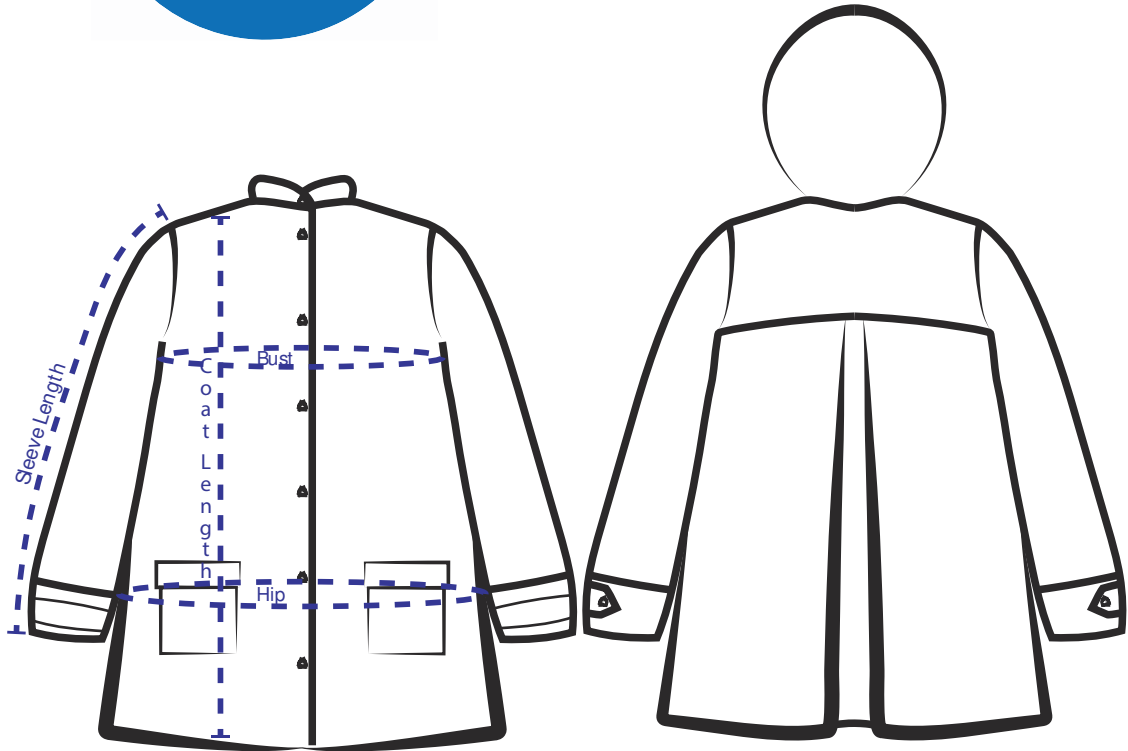

Product datasheet

WOMEN RAINCOAT

- 100% polyester
- Flat Fabric with Lafseal, waterproof technology designed for a heat-and-moist-free body.
- UV protection 30+
- Peach skin texture
- Does not fade (for real!)

WOMEN

	XS		S		M		L	
	CM	INCH	CM	INCH	CM	INCH	CM	INCH
COAT LENGTH	78	30,7	80	31,5	82	32,2	84	33
SLEEVE LENGTH	61	24	62	24,4	63	24,8	65	25,6
BUST	100	39,4	104	41	110	43,3	114	44,8
HIP	108	42,5	112	44,1	120	47,2	123	48,4